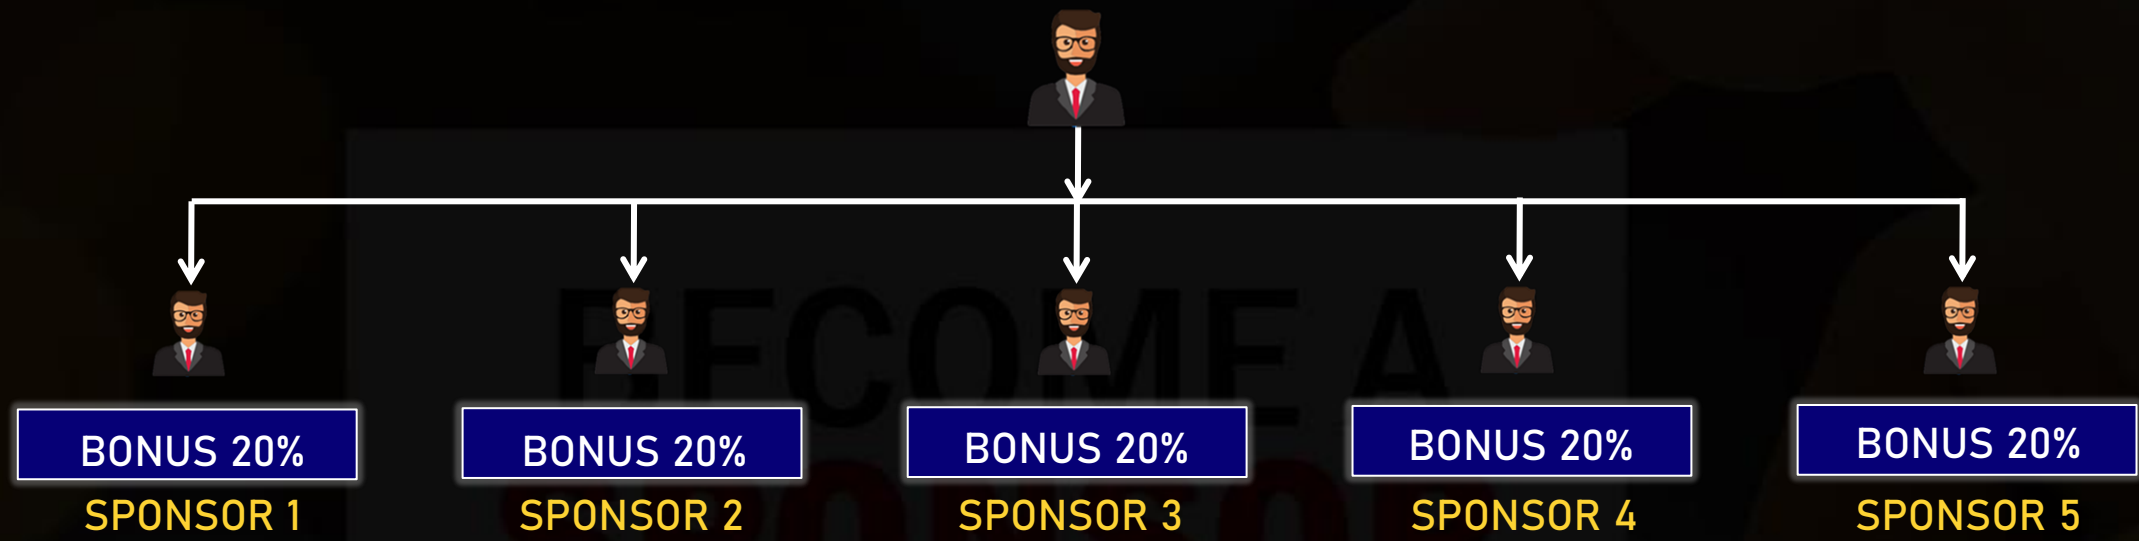

REWARD INCOME

MATRIX
INCOME

WEEKLY GROWTH
INCOME

RANK INCOME

TODAY CHAMPION
INCOME

YOU CAN EARN UNLIMITED INCOME WITH EDU-DHARA

SPONSOR INCOME

YOU CAN MAKE UNLIMITED SPONSOR | YOU WILL GET 20% SPONSOR BONUS FROM EACH SPONSOR

ONLY SELF ACTIVE PERSON CAN WITHDRAW ALL BONUS

MATRIX INCOME

LEVEL	INCOME
1	20 %
2	4 %
3	2 %
4	1 %
5	2 %
6	1 %
7	1 %
8	1 %
9	1 %
10	2 %

LEVEL	INCOME
11	0.5 %
12	0.5 %
13	0.5 %
14	0.5 %
15	1 %
16	0.5 %
17	0.5 %
18	0.5 %
19	0.5 %
20	2 %