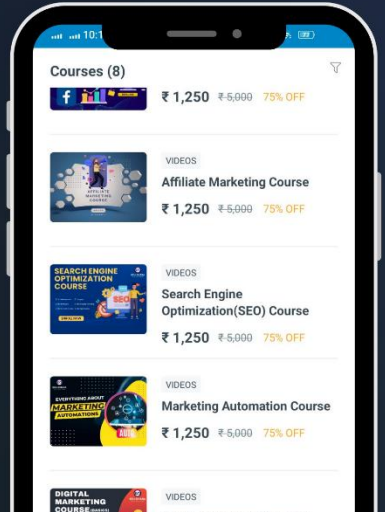

EDU-DHARA
EDUCATE · ELEVATE · EMPOWER

EDU DHARA

DIGITAL MARKETING COURSE

EDUCATION FOR DIGITAL MARKETING

- Digital Marketing (Basics)
- Affiliate Marketing
- Google Ads
- Facebook Ads
- Website Designing (WordPress)
- Search Engine Optimization(SEO)
- Marketing Automation
- Zapier